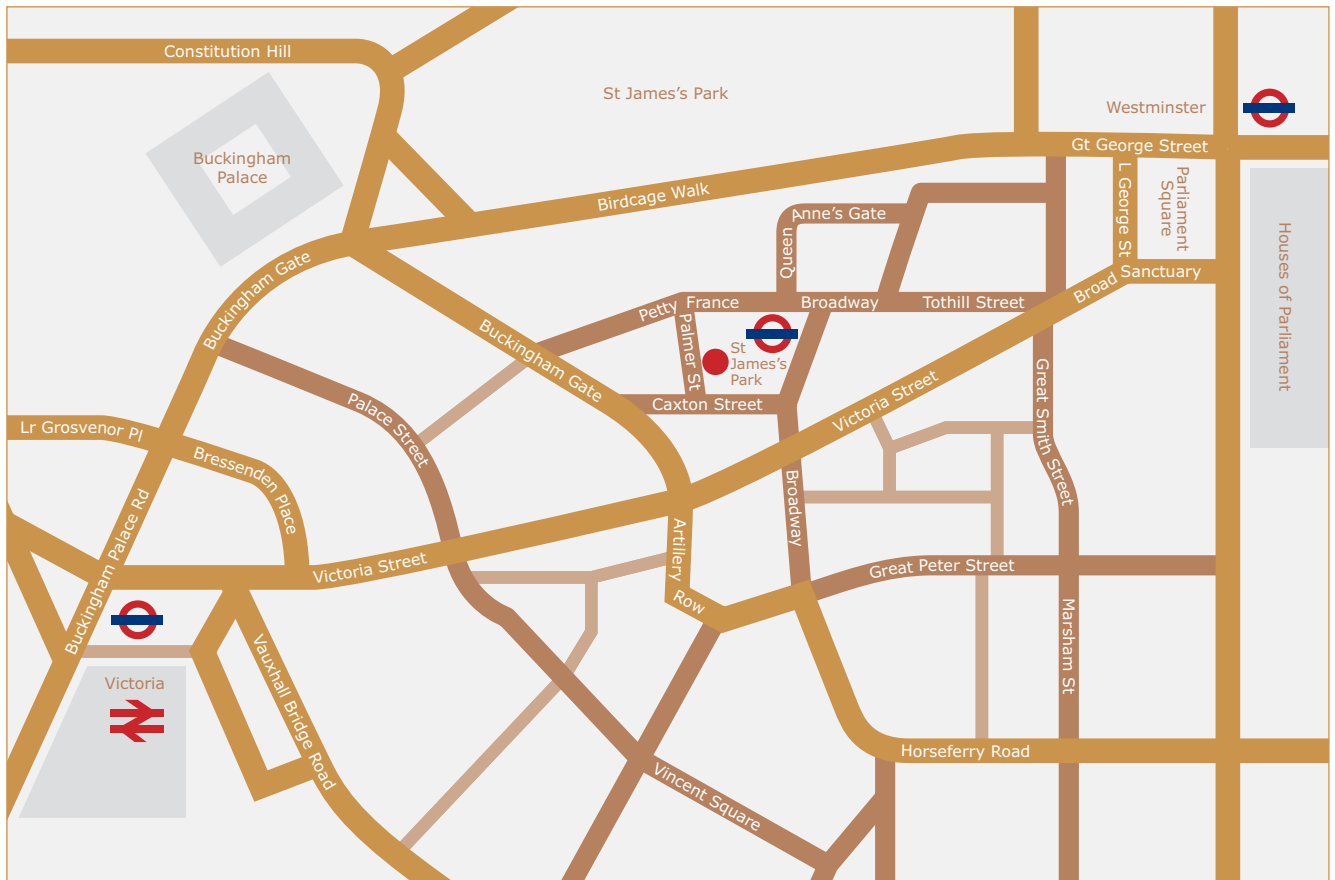

ALCHEMY

Victoria station:

On leaving the station, cross to Victoria Street. Continue straight on then turn left into Buckingham Gate. Turn right into Caxton Street and then left into Palmer Street. 21 Palmer Street is the round building on your right.

St James's Park station:

Follow the signs to the Victoria Street exit at the western end of the platform. Turn left out of the station and 21 Palmer Street is the round building immediately on your left.

Westminster station:

Take exit 4 and turn right into Bridge Street. Walk along Great George Street, past Parliament Square and then cross into Little George Street. Continue to Broad Sanctuary and bear right into Tothill Street. Continue straight ahead along Broadway and Petty France then turn left into Palmer Street. 21 Palmer Street is the round building on your left.